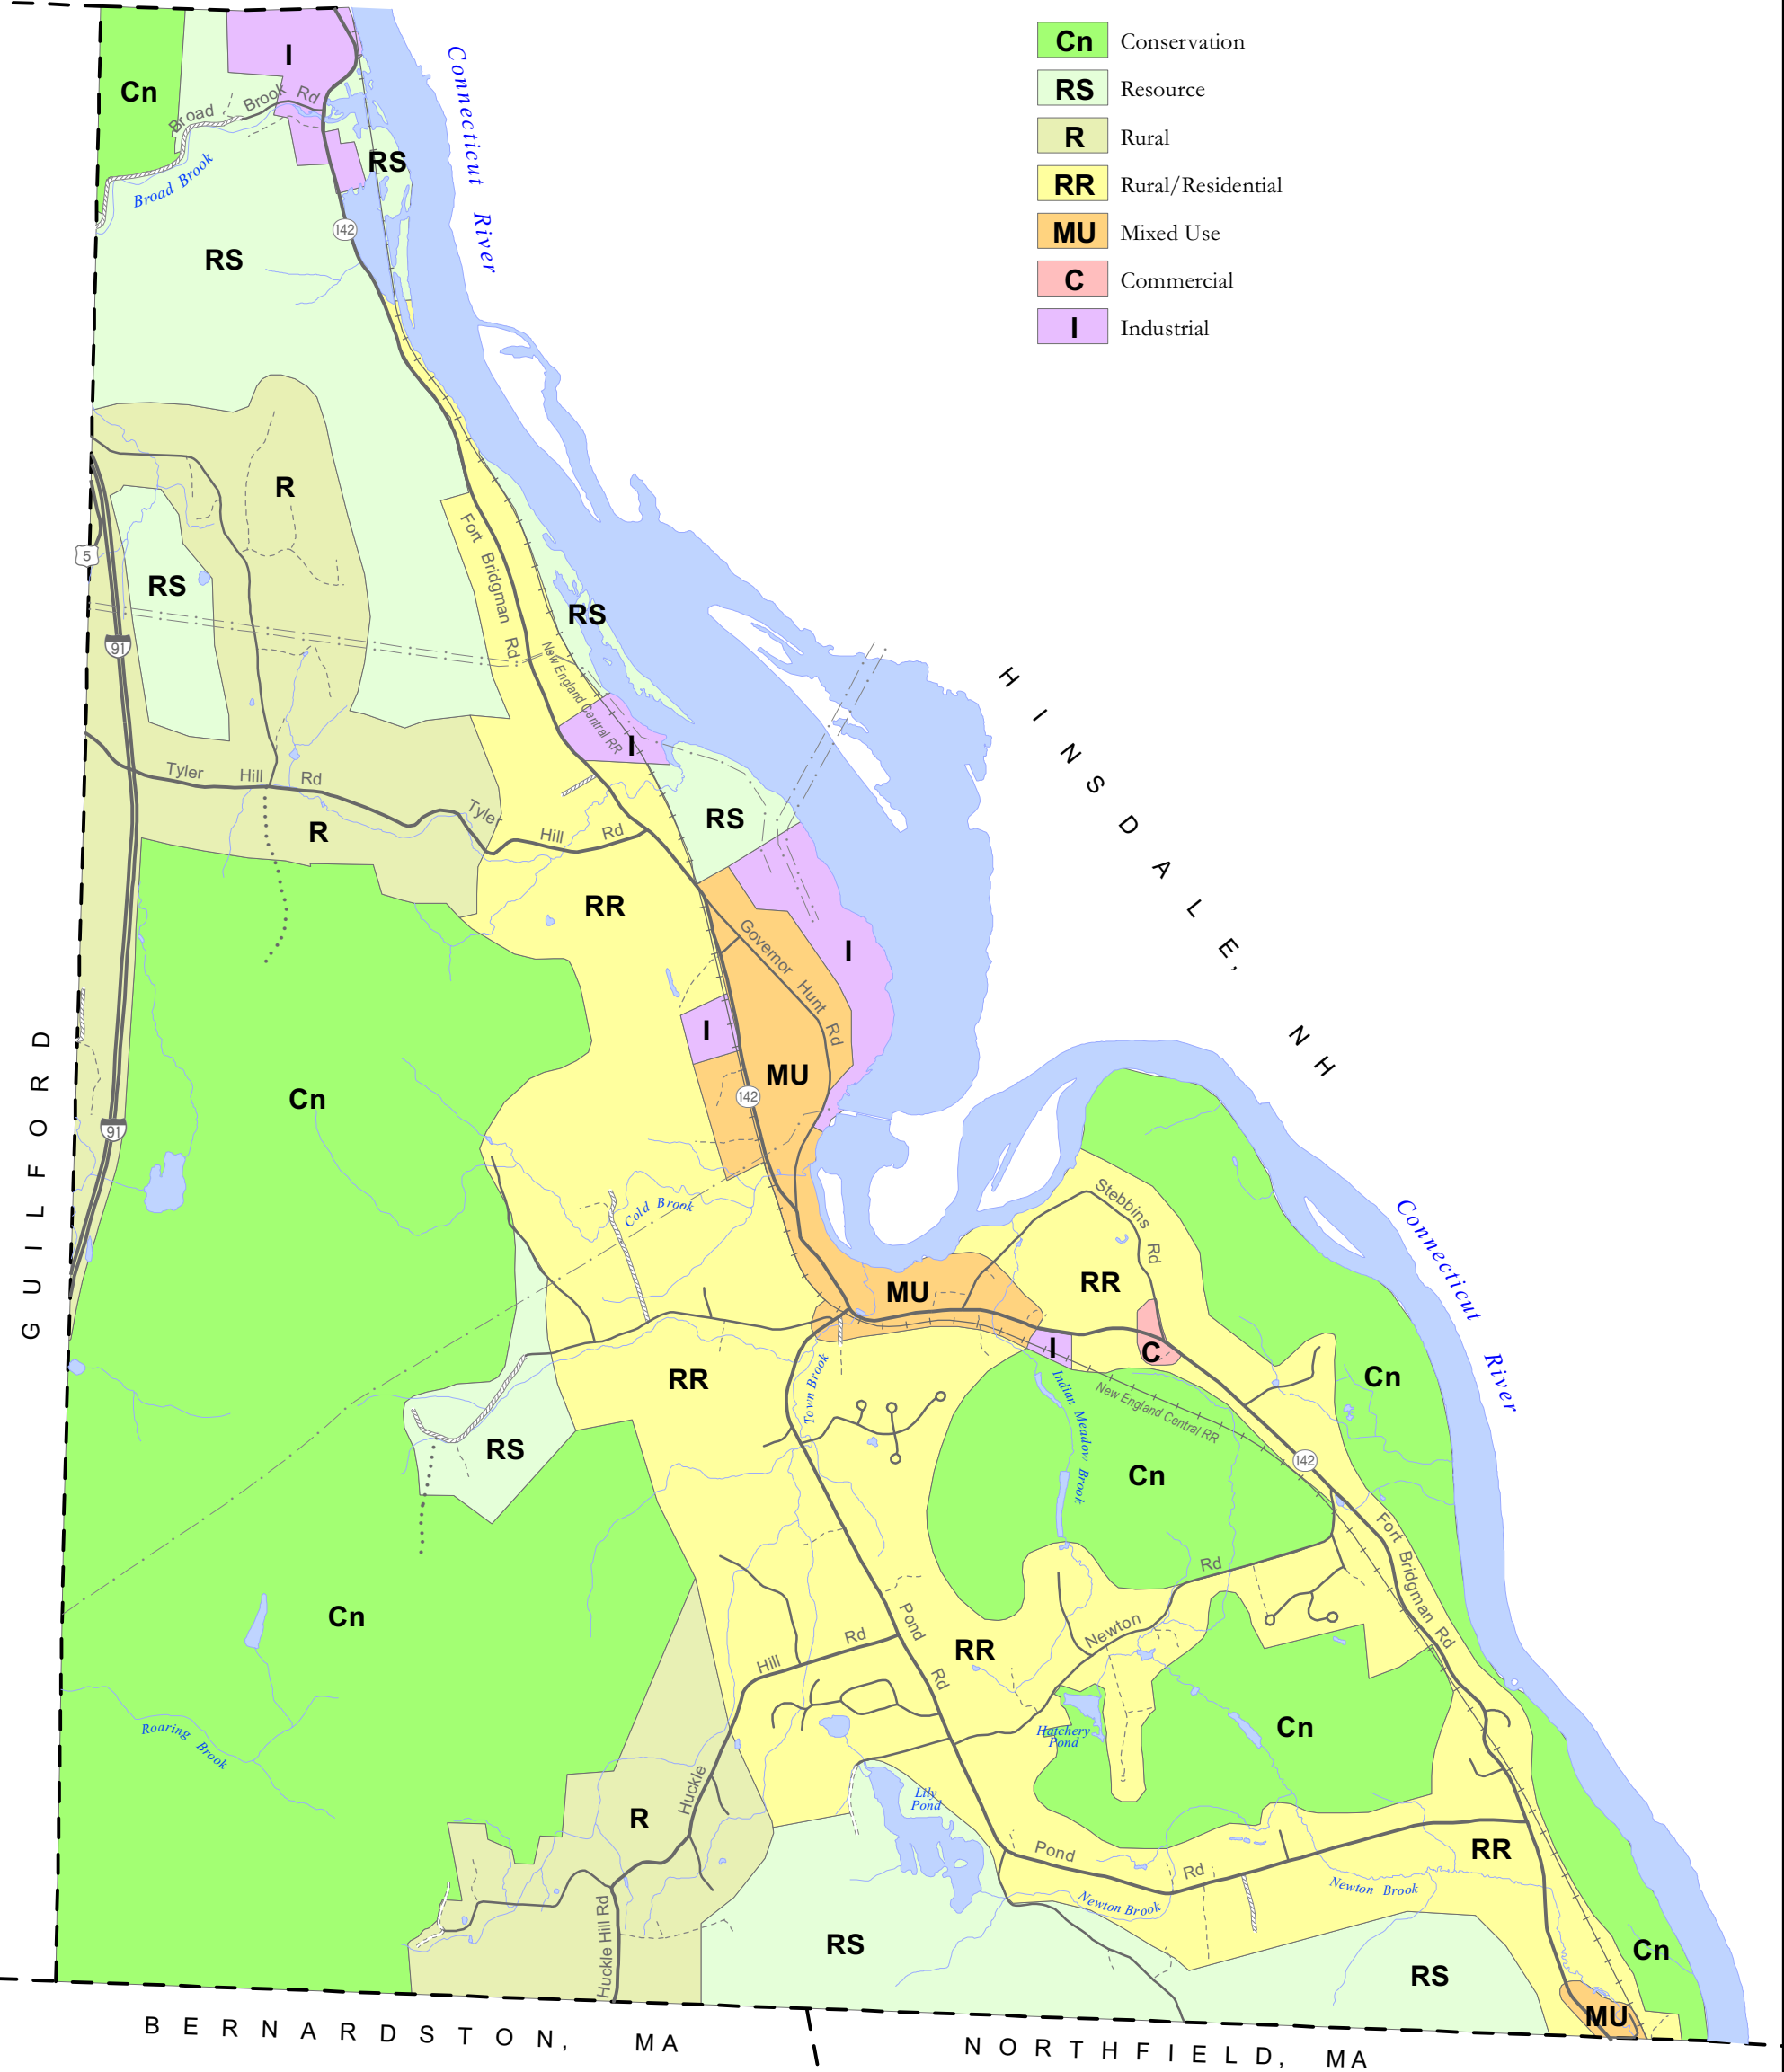

Future Land Use

Town of Vernon, Vt.

May 2013

0.5 0 0.5 1 Mile
 scale 1:36,000 1 inch = 3,000 feet

BRATTLEBORO

- Cn** Conservation
- RS** Resource
- R** Rural
- RR** Rural/Residential
- MU** Mixed Use
- C** Commercial
- I** Industrial

BERNARDSTON, MA NORTHFIELD, MA